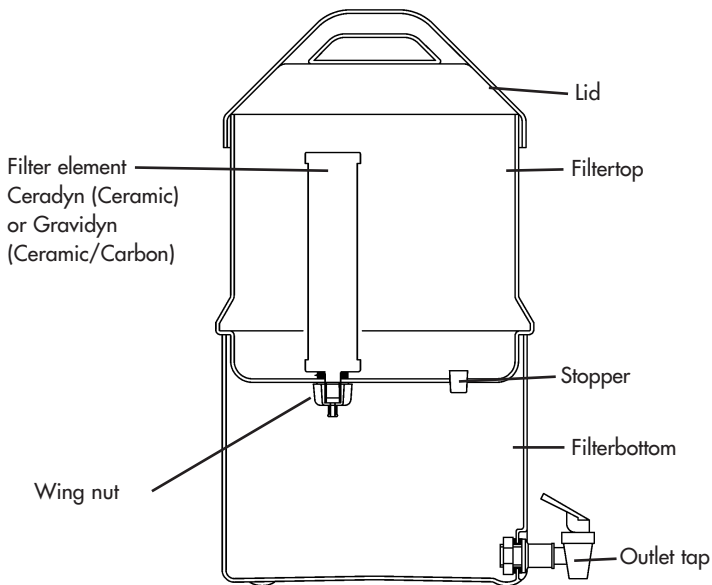

## Product Set-up

The Drip requires minimal set up. For best results, try out the Drip before first field use to familiarize yourself with its operation.

1. Rinse both plastic containers with clean water.
2. Install Katadyn filter elements and, rubber gaskets on the unfiltered water side and wing nuts on the clean water side. Wing nuts should be threaded by hand, do not over tighten.
3. Install outlet tap: Place a gasket both inside and outside of the container, tighten nut.
4. When using the Drip for the first time, discard four litres/one gallon of water to flush harmless ceramic dust from manufacturing (Ceradyn and Gravidyn) and activated carbon dust from transportation (Gravidyn).
5. To speed up the water flow, wet the filter elements in the upper plastic container. While doing so, pay attention to keep the filter outlet dry.
6. Your Drip is now ready for operation.