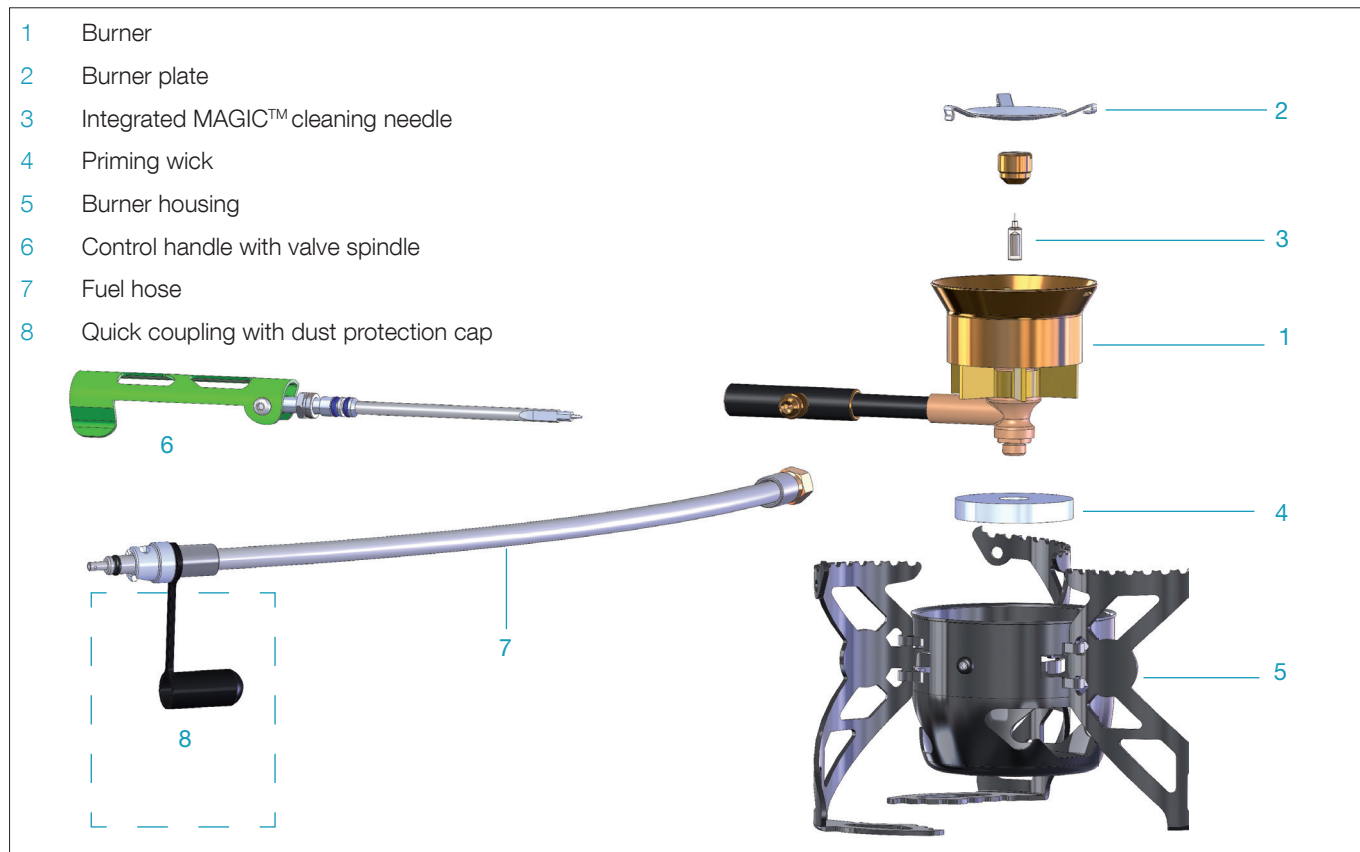

OPTIMUS NOVA 125Y - anniversary limited edition

EXPLODED VIEW