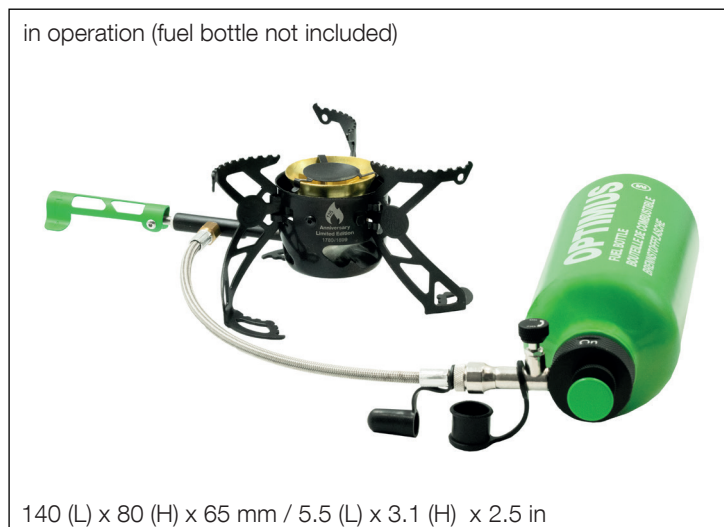

DIMENSIONS

Katadyn reserves the right to modify product characteristics
Version: 08.09.2023

Katadyn Products Inc. | Pfäffikerstrasse 37 | 8310 Kempththal | Switzerland
Tel: +41 44 839 21 11 Fax: +41 44 830 79 42
info@katadyn.ch | www.optimusstoves.com